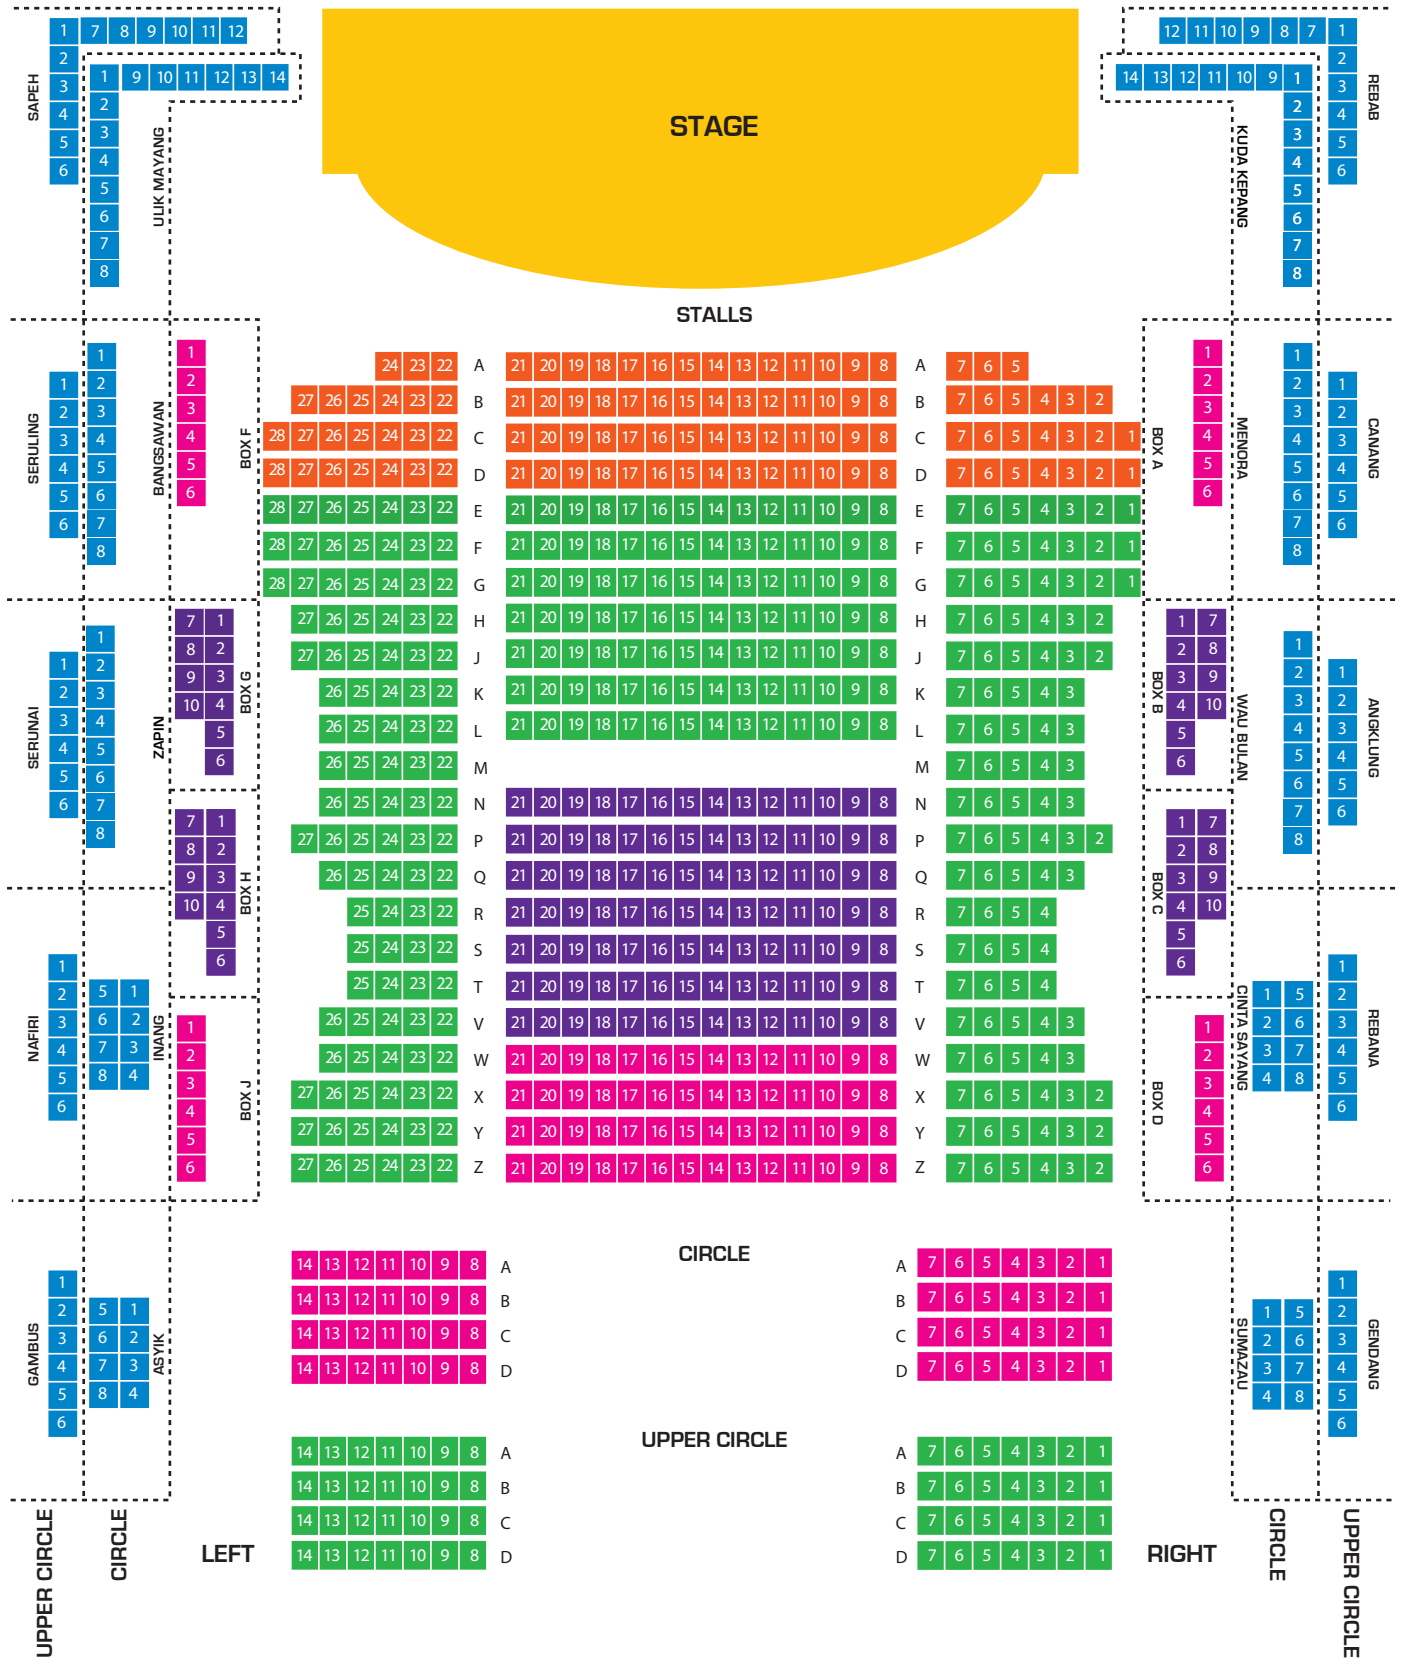

Address _____ Postcode _____

City _____ Tel _____ Mobile _____

Date of birth _____ Email _____

Age Range 25 - 30yrs 31 - 40yrs 41 - 50yrs 50yrs above

<u>Concert Title</u>	<u>Date</u>	<u>Seat Category</u>	<u>No. of Tickets</u>	<u>Total (RM)</u>

SEATING PLAN

This standard seating plan is subject to change depending on the concert.

P Premium
 A A Reserve
 B B Reserve
 C C Reserve
 S Suite